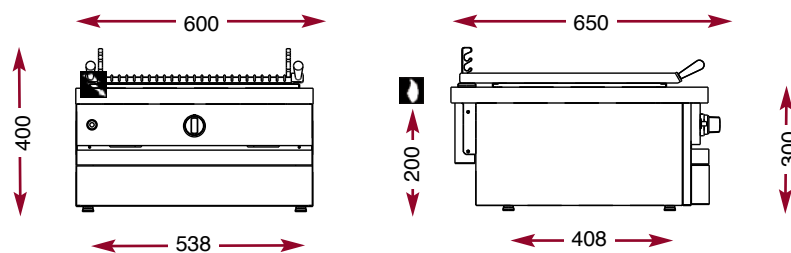

Gas lava rock chargrill

CSG 620 CKG