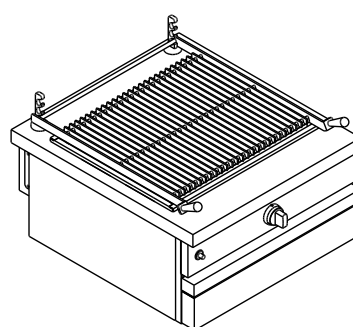

Gas lava rock chargrill

CSG 620 CKG