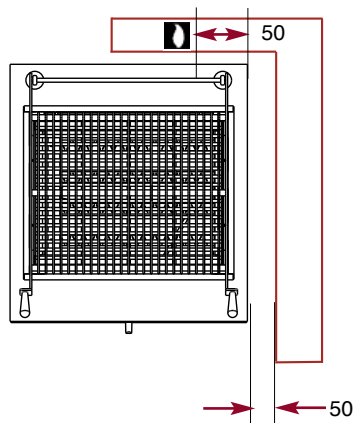

Gas lava rock chargrill

CSG 620 CKG